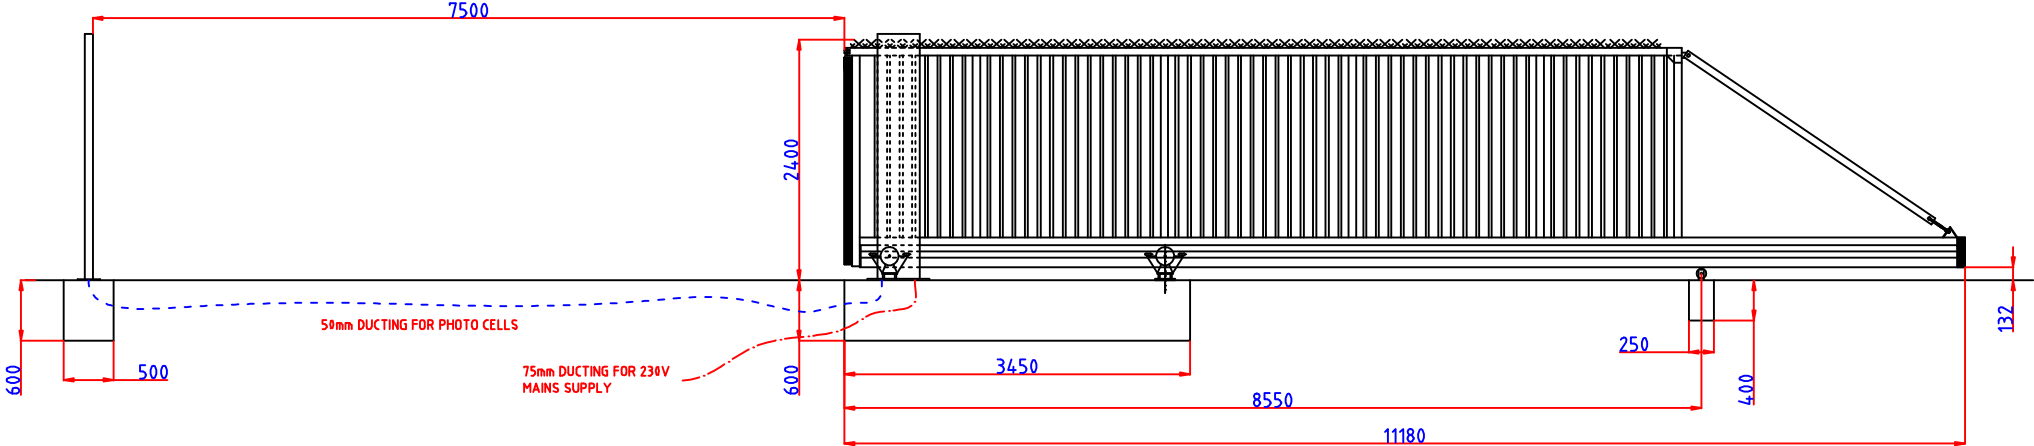

PF9000 7.5 METRE RH AUTOMATIC SLIDING GATE

<b>DRAWN BY :</b>	STUART RUSSELL	<b>TITLE :</b> PF9000 7.5M X 2.4M RH AUTOMATIC SLIDING GATE			
<b>DATE :</b>	16/12/2009	<b>DRAWING NUMBER :</b>	PF9000-7.5X2.4RHA	<b>REVISION :</b>	1
<b>SCALE :</b>	SCHEMATIC				