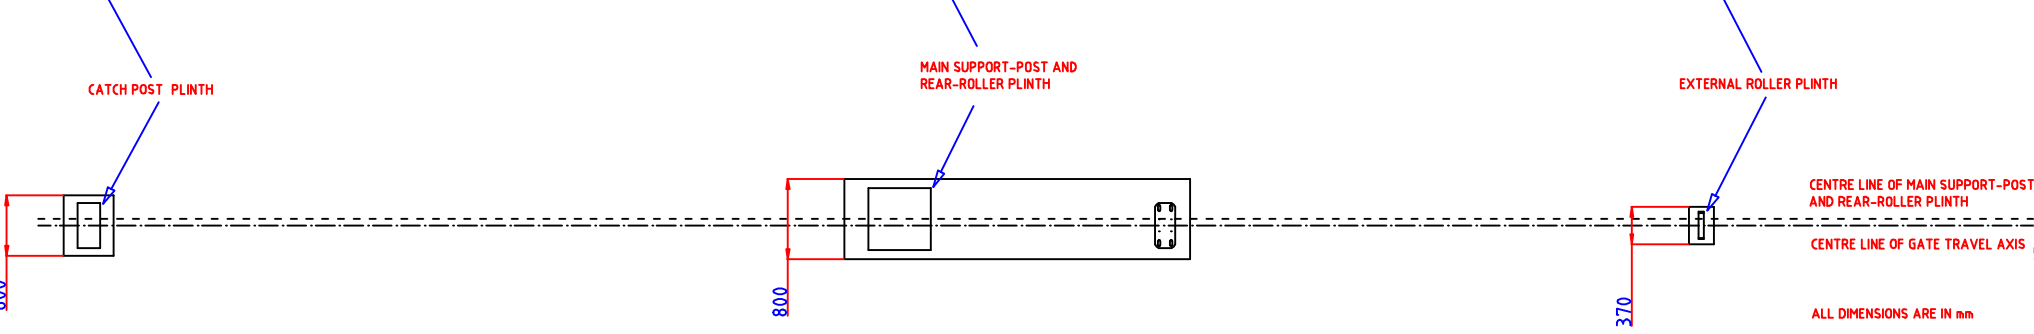

PF9000 7.5 METRE RH AUTOMATIC SLIDING GATE

<b>DRAWN BY :</b>	STUART RUSSELL	<b>TITLE :</b> PF9000 7.5M X 2.4M RH AUTOMATIC SLIDING GATE			
<b>DATE :</b>	16/12/2009	<b>DRAWING NUMBER :</b>	PF9000-7.5X2.4RHA	<b>REVISION :</b>	1
<b>SCALE :</b>	SCHEMATIC				