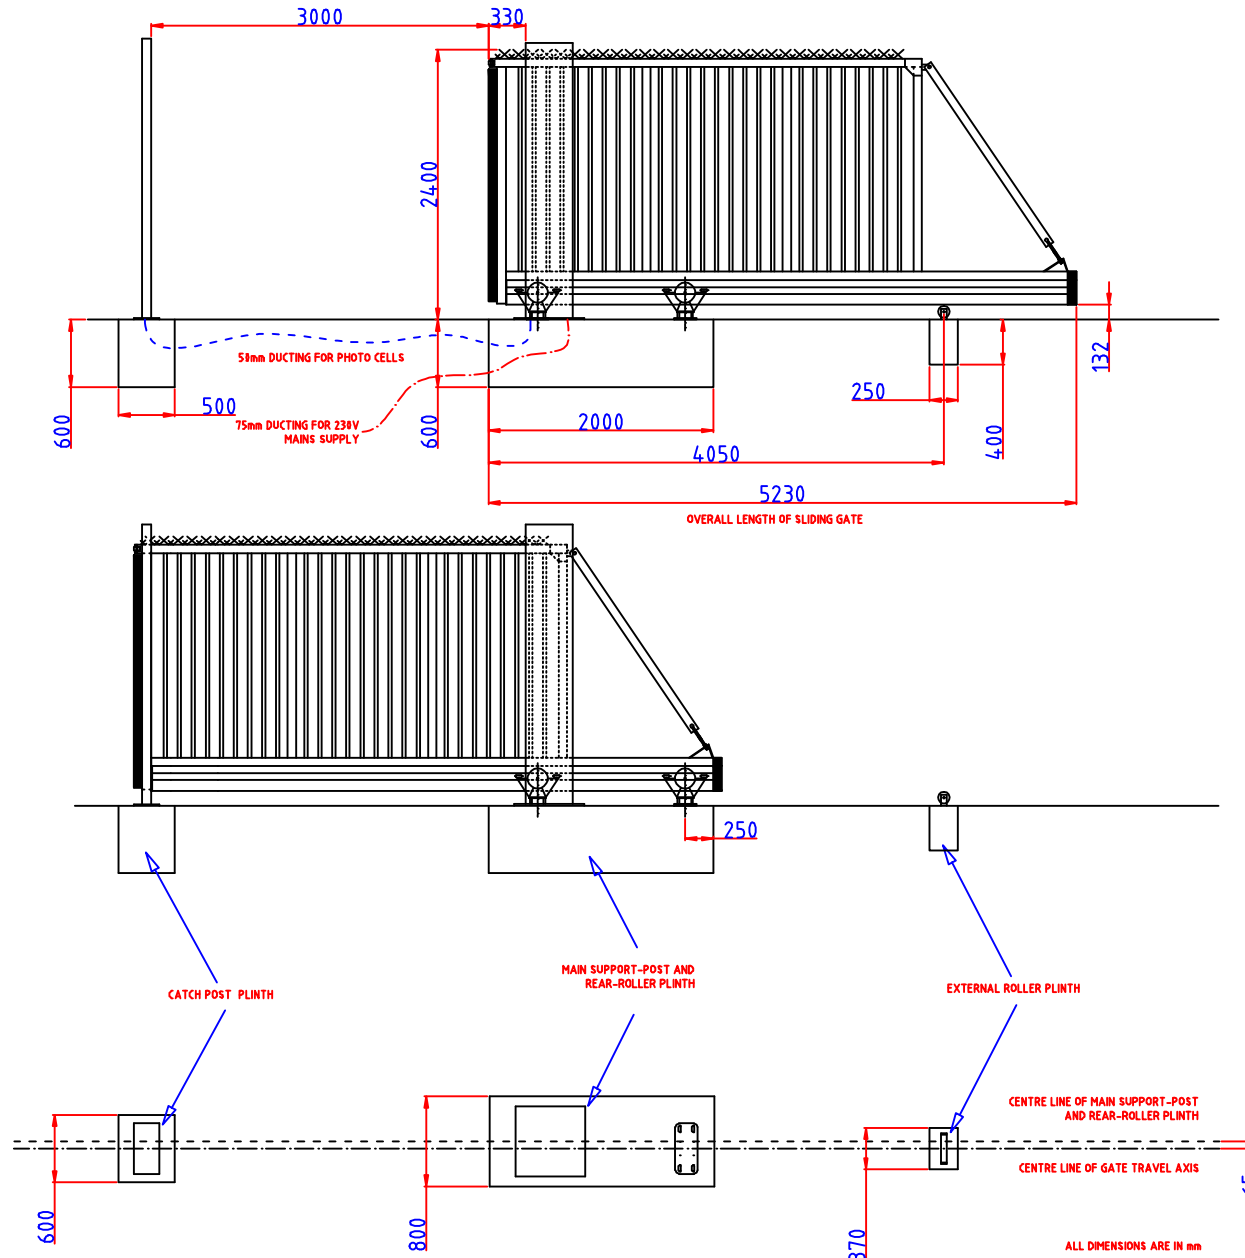

PF9000 3 METRE RH AUTOMATIC SLIDING GATE

DRAWN BY :	STUART RUSSELL	TITLE :	PF9000 3M X 2.4M RH AUTOMATIC SLIDING GATE		
DATE :	16/12/2009	DRAWING NUMBER :	PF9000-3X2.4RHA	REVISION :	1
SCALE :	SCHEMATIC				