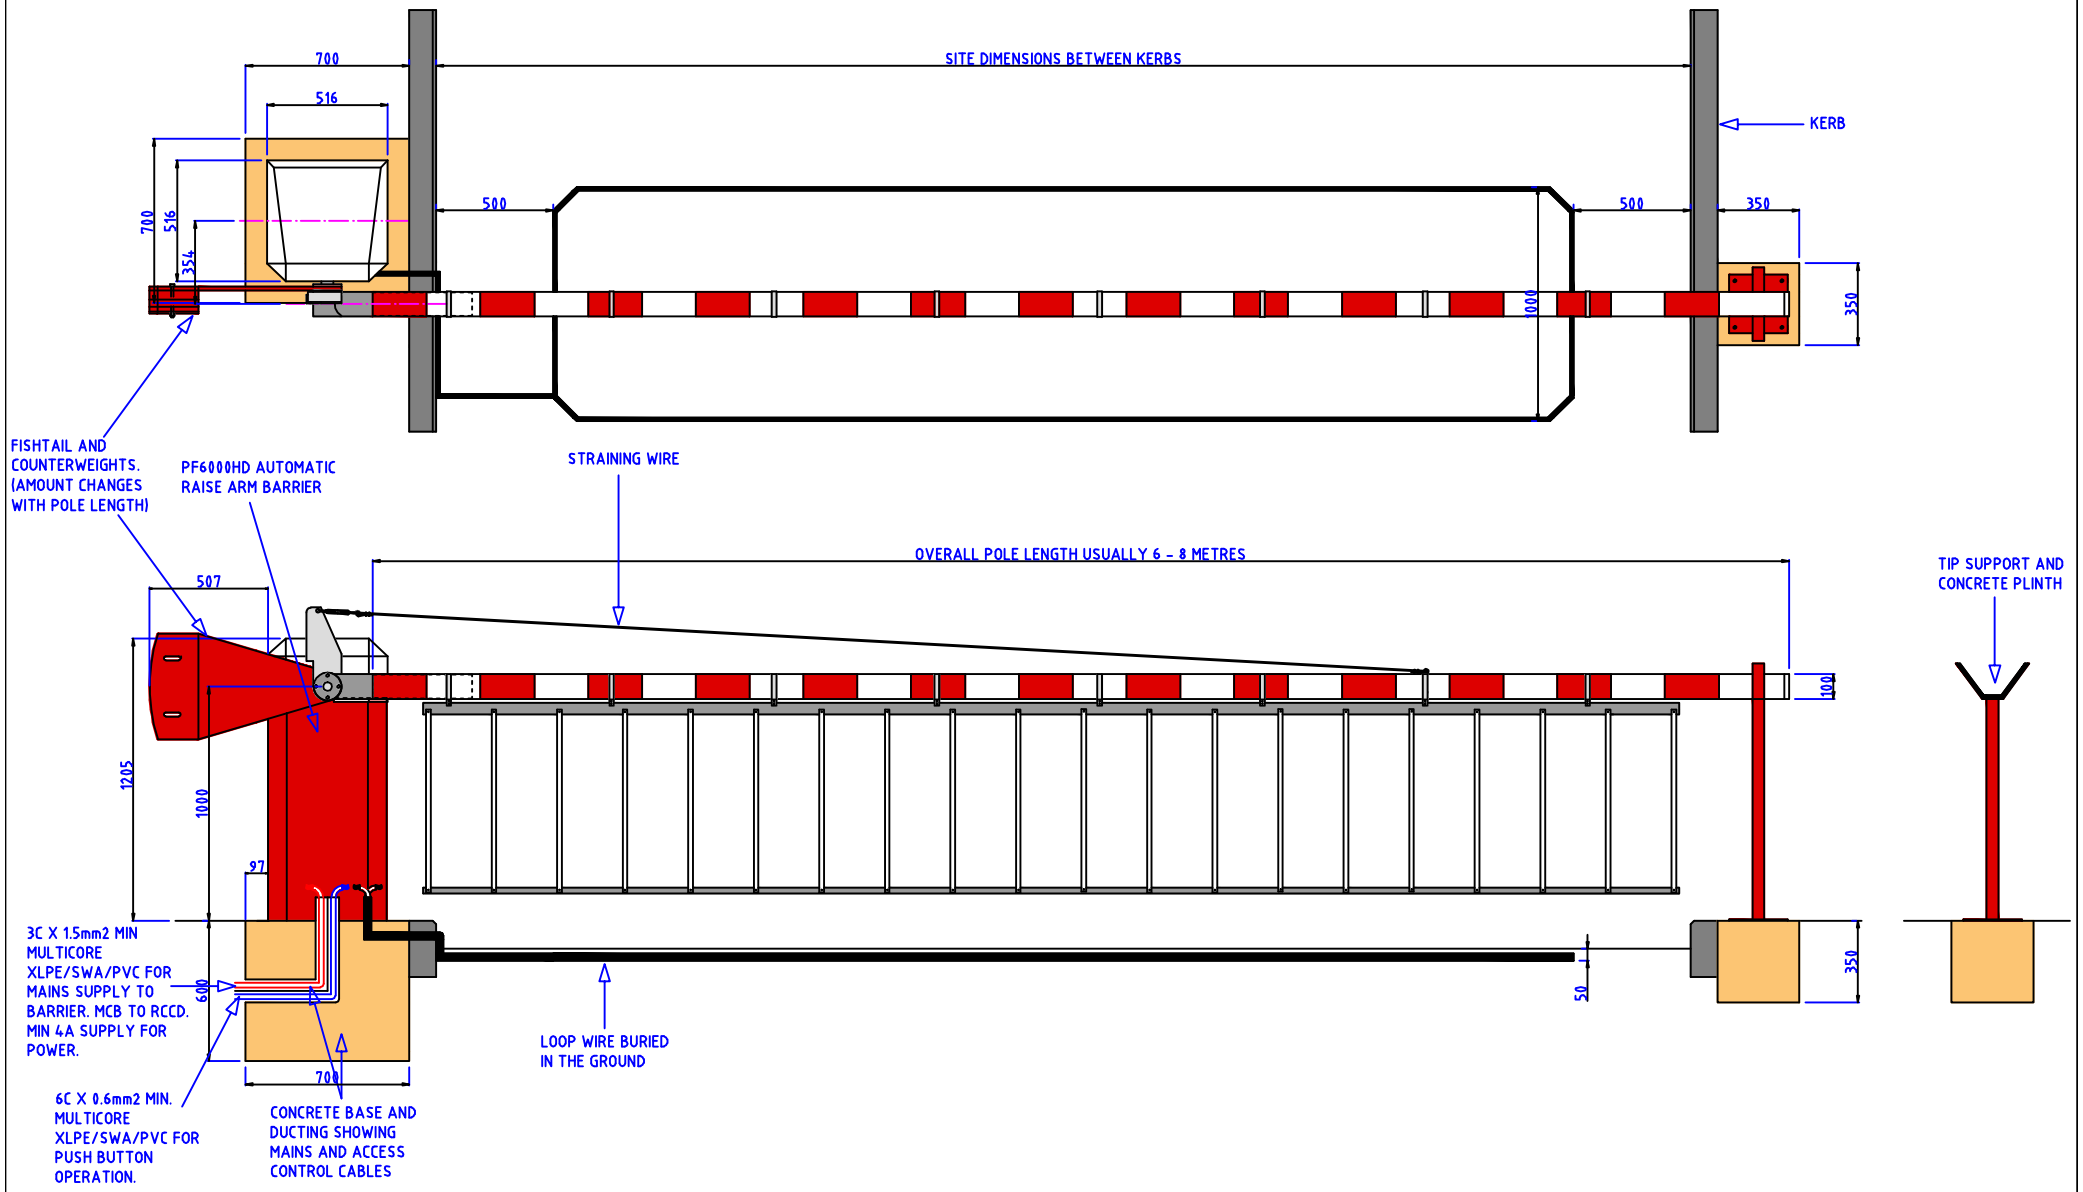

PF6000HD AUTOMATIC RAISE ARM BARRIER

| | | | | | | |
|------------|----------------|------------------|---|------------|---|--|
| DRAWN BY : | STUART RUSSELL | TITLE : | PF6000 HEAVY DUTY AUTOMATIC RAISE ARM BARRIER WITH BOTTOM SKIRT | | | |
| DATE : | 20/05/2009 | | | | | |
| SCALE : | SCHEMATIC | DRAWING NUMBER : | PF6000HD-SKIRT | REVISION : | 1 | |