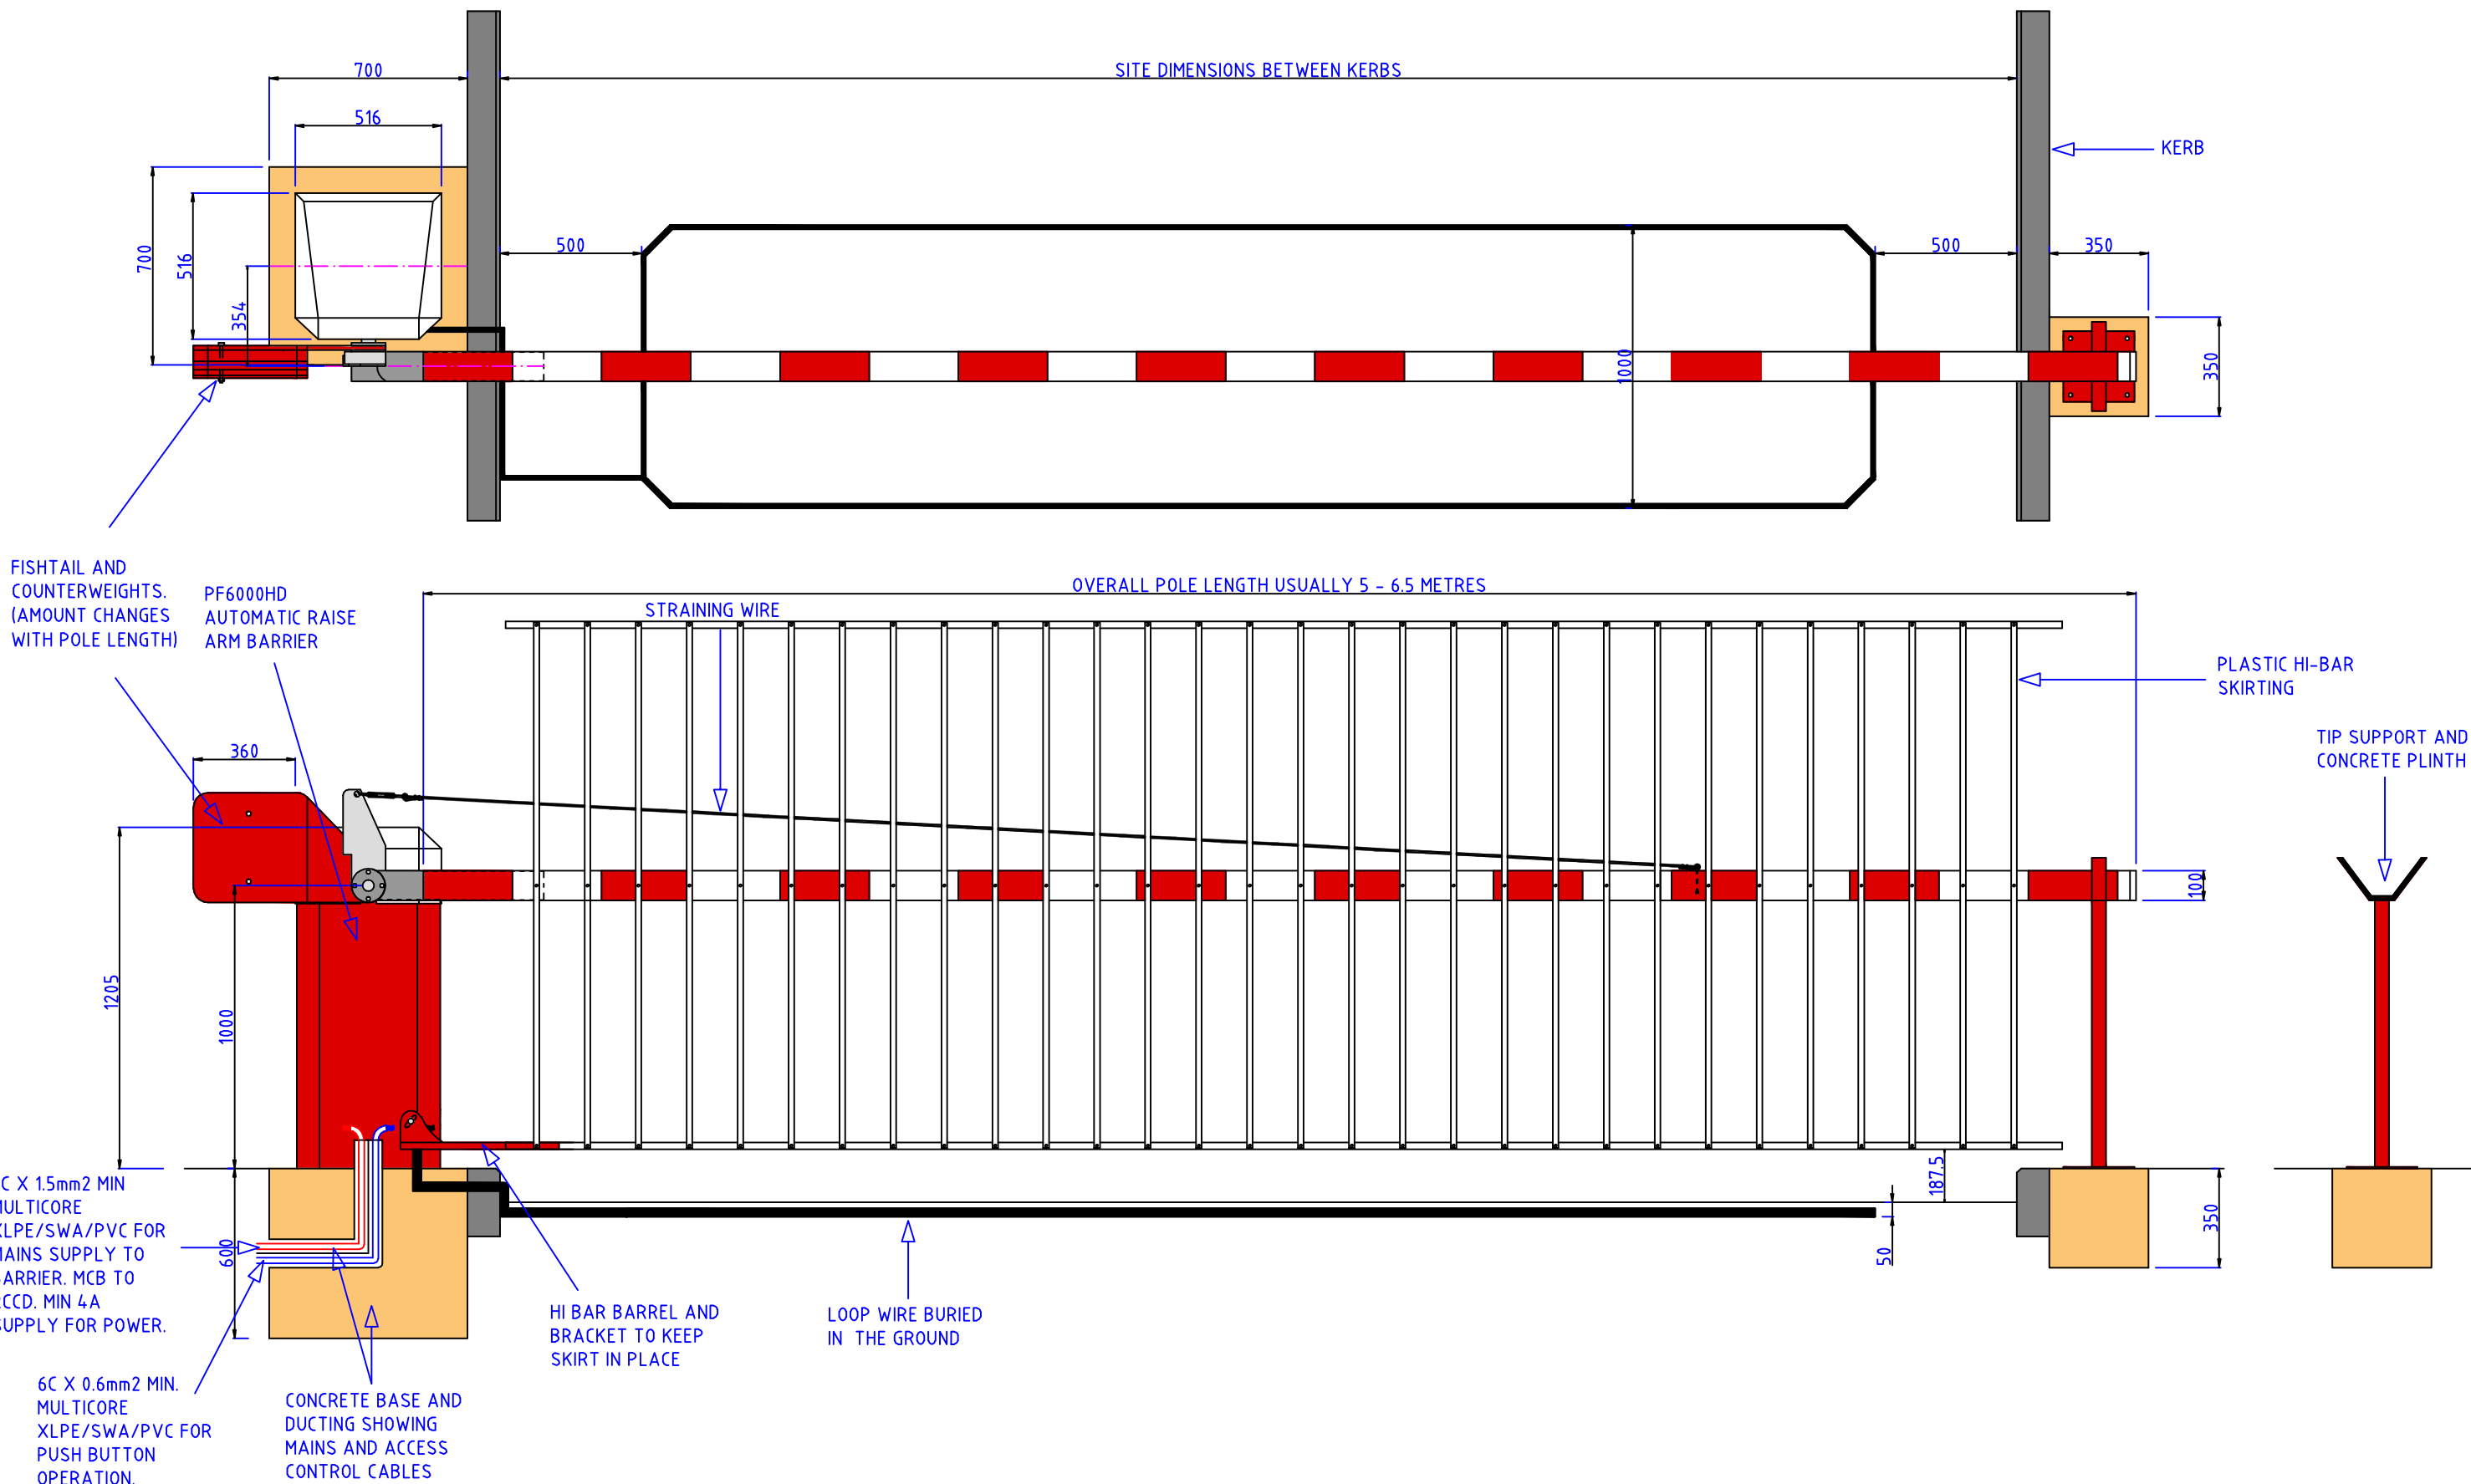

PF6000HD AUTOMATIC RAISE ARM BARRIER

DRAWN BY :	STUART RUSSELL	TITLE : PF6000 HEAVY DUTY AUTOMATIC RAISE ARM BARRIER WITH HI BAR			
DATE :	20/05/2009				
SCALE :	SCHEMATIC	DRAWING NUMBER :	PF6000HD	REVISION :	1