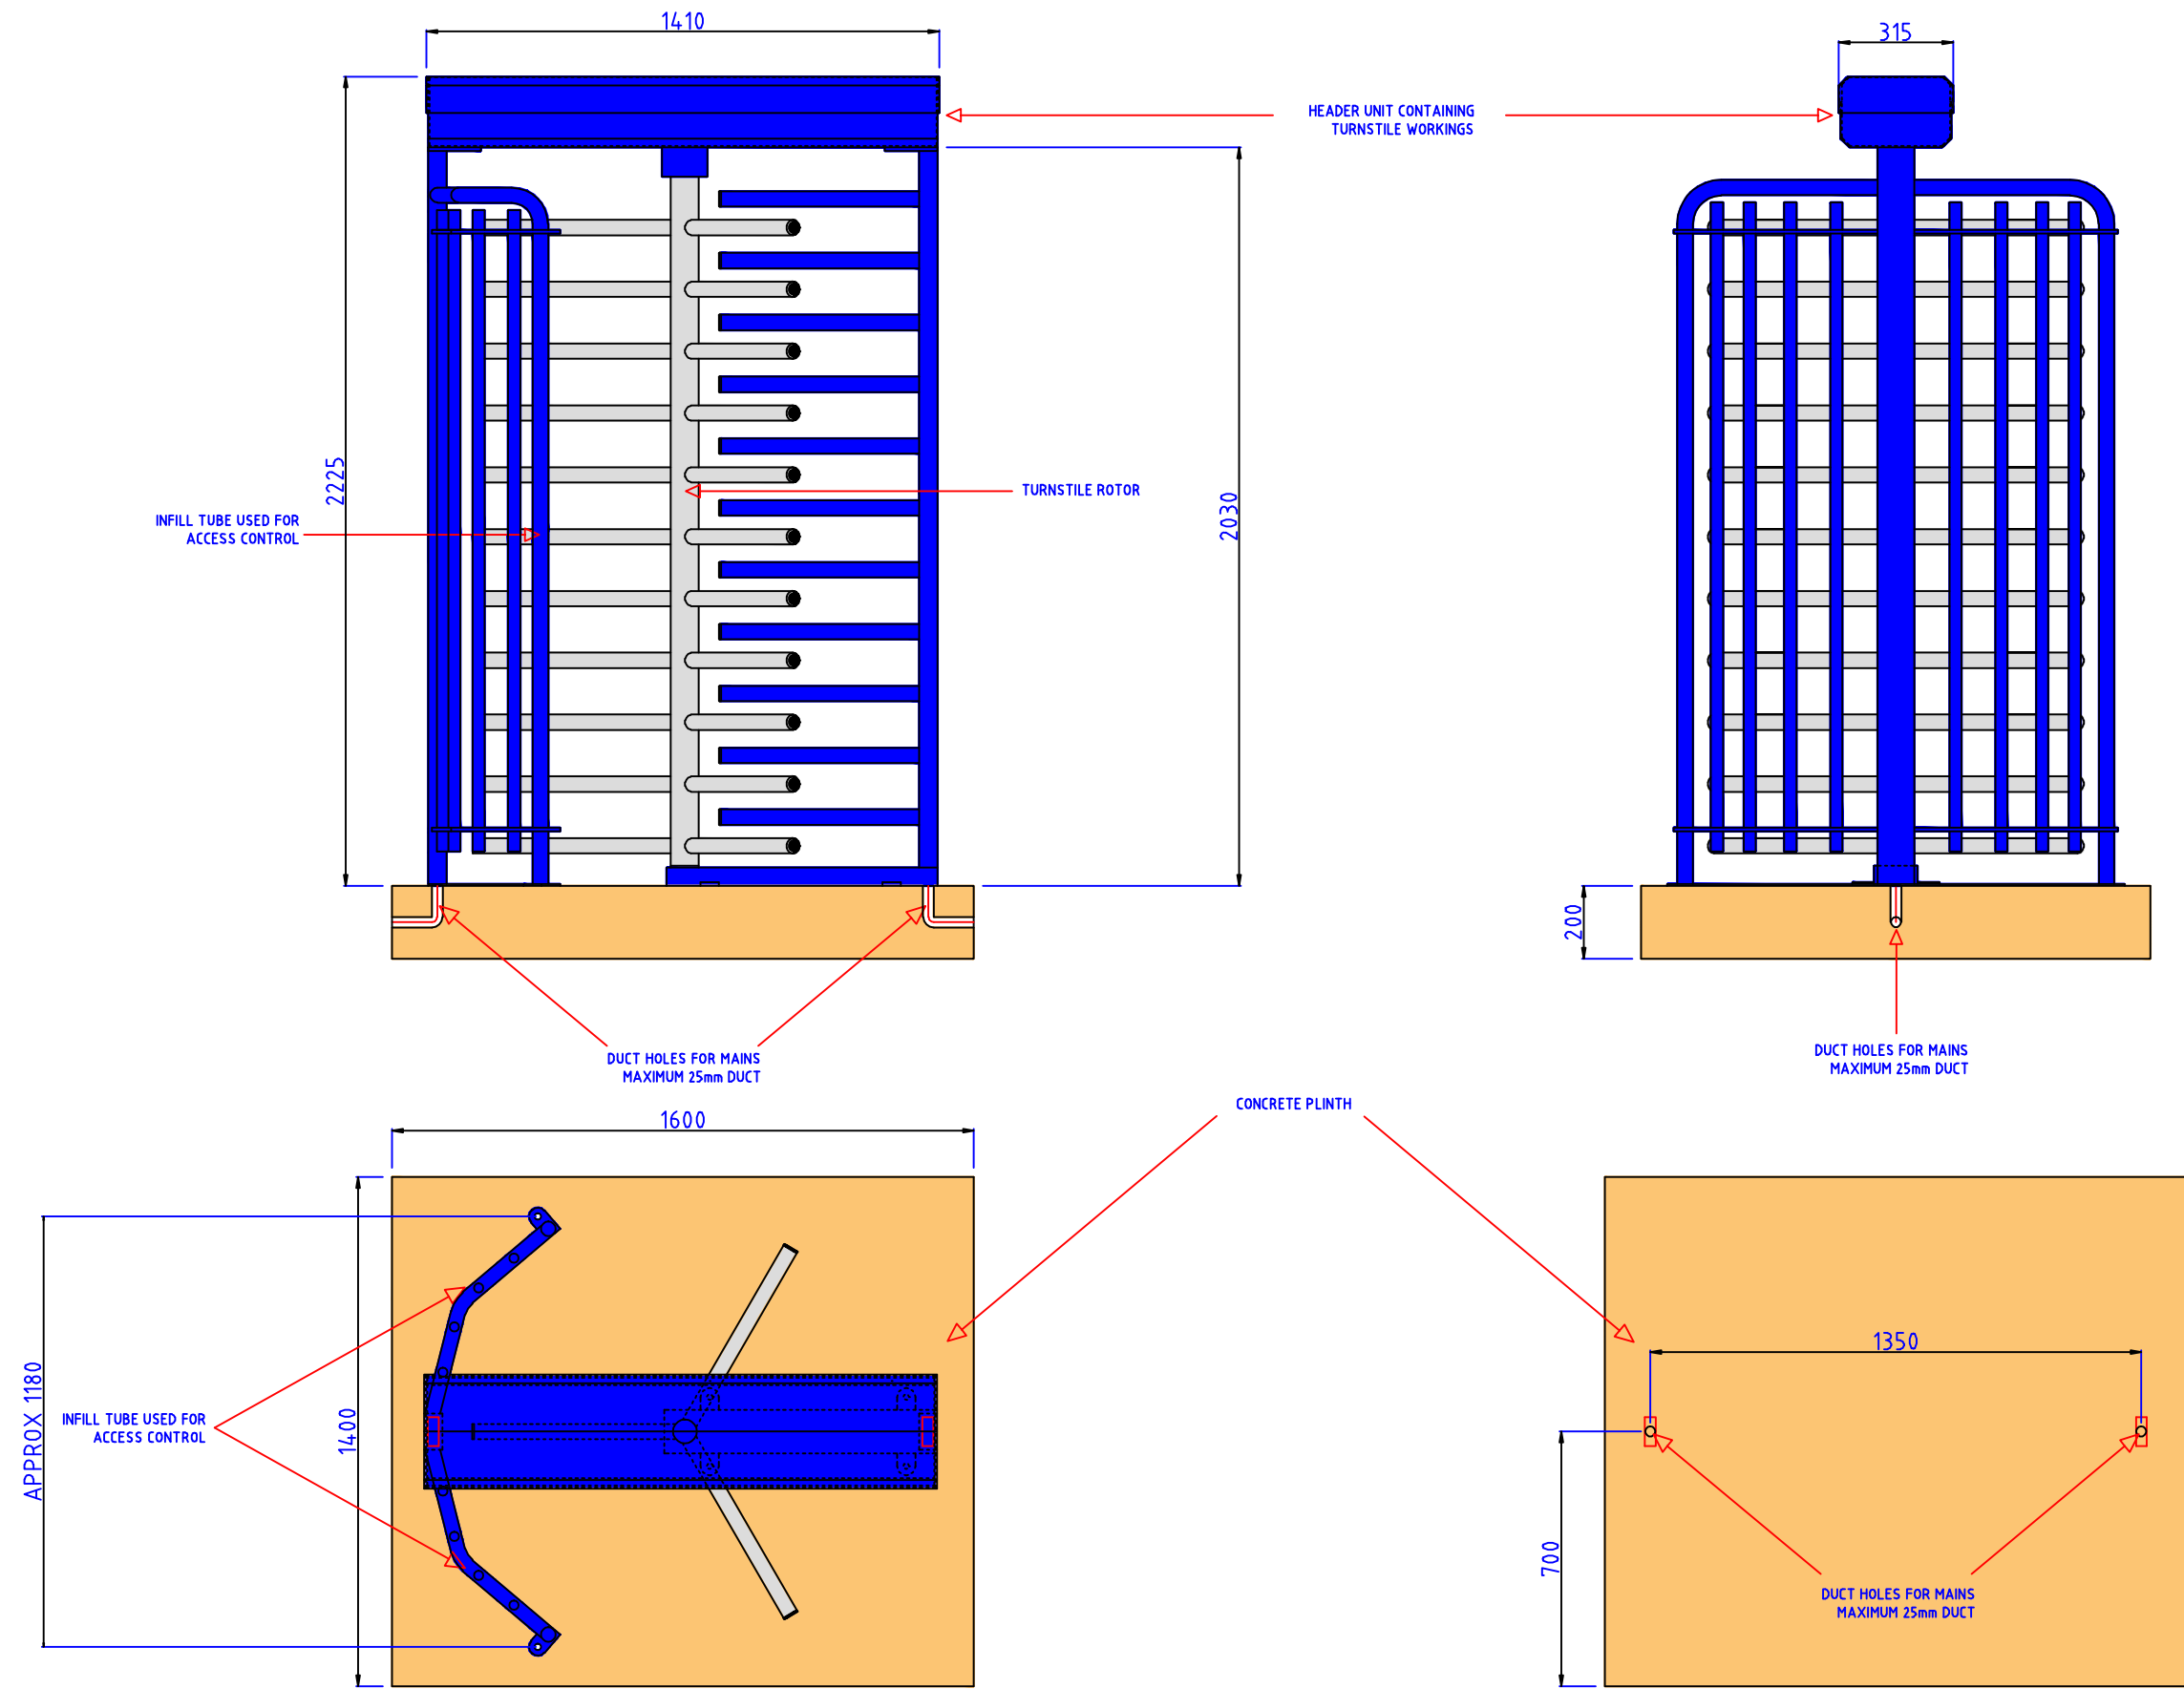

SINGLE FULL HEIGHT TURNSTILE

DRAWN BY :	STUART RUSSELL	TITLE :	PF4000 FULL HEIGHT SINGLE TURNSTILE - 3 WING - STRAIGHT ARM			
DATE :	18/05/2009	DRAWING NUMBER :	PF4000FHS3	REVISION :	1	
SCALE :	SCHEMATIC					