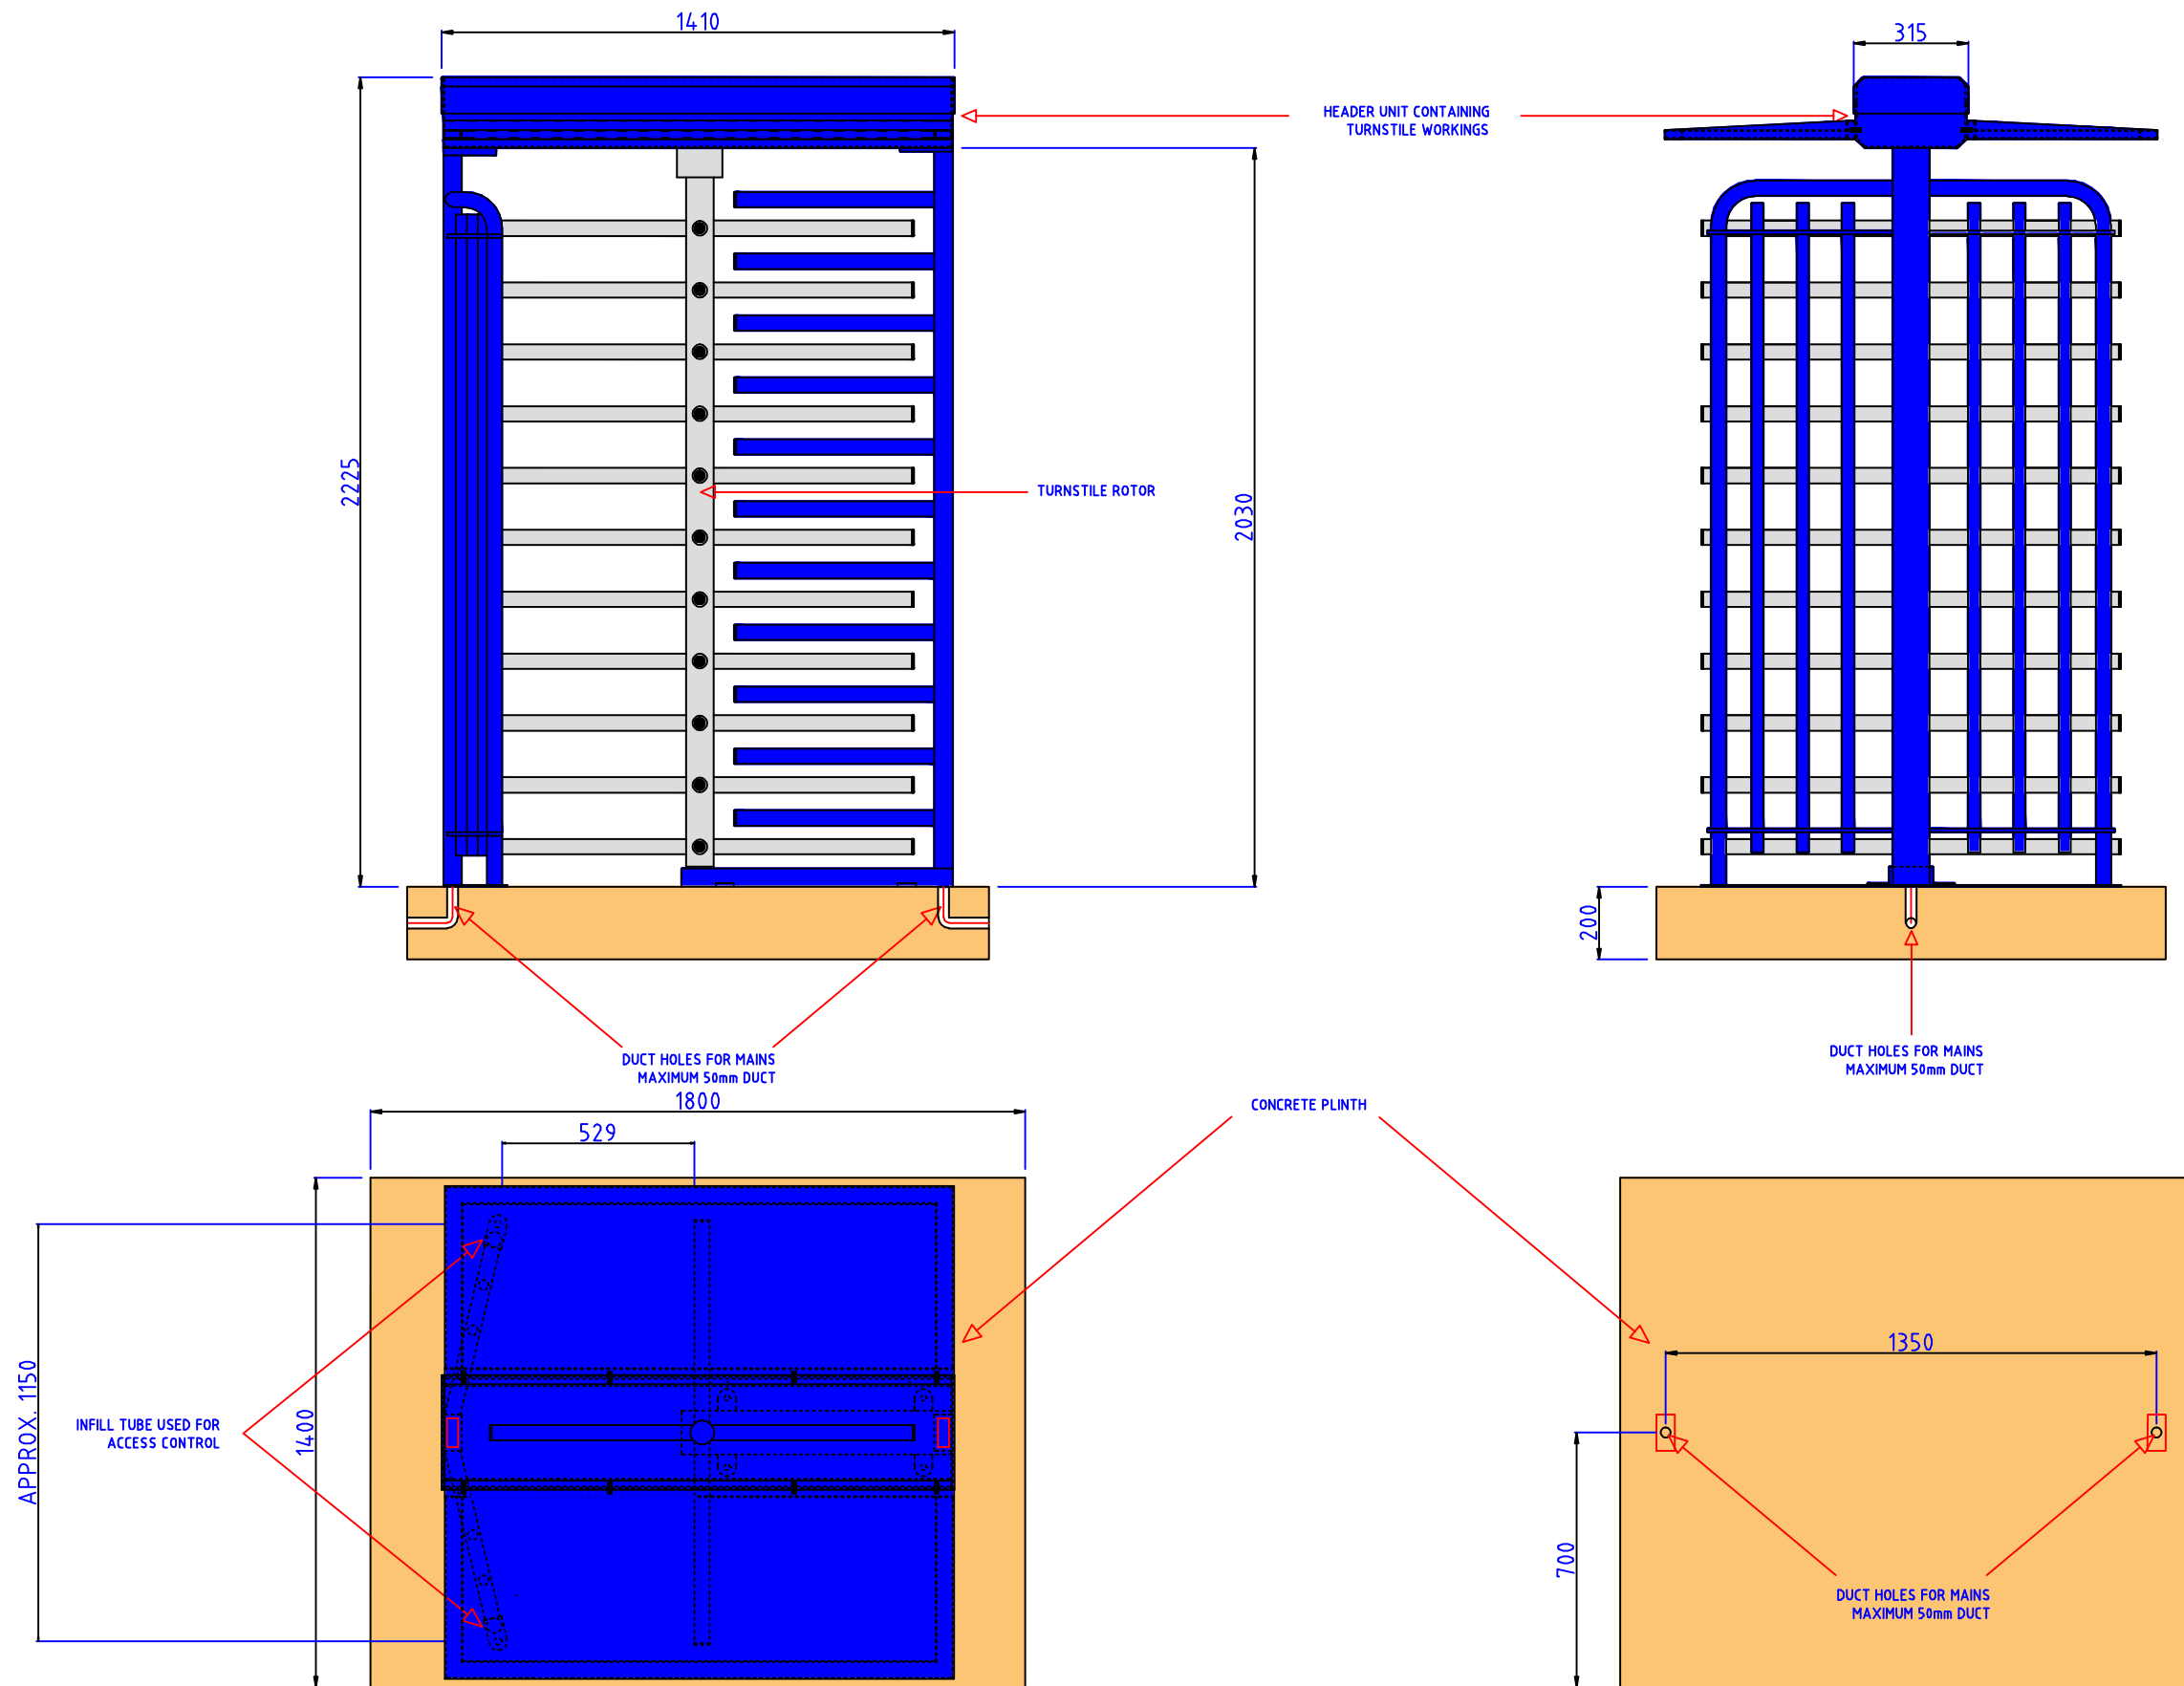

SINGLE FULL HEIGHT TURNSTILE

DRAWN BY :	STUART RUSSELL	TITLE : PF4000 FULL HEIGHT SINGLE TURNSTILE - 4 WING - STRAIGHT ARM - WITH CANOPY			
DATE :	08/07/2009	DRAWING NUMBER :	PF4000FH4S	REVISION :	1
SCALE :	SCHEMATIC				