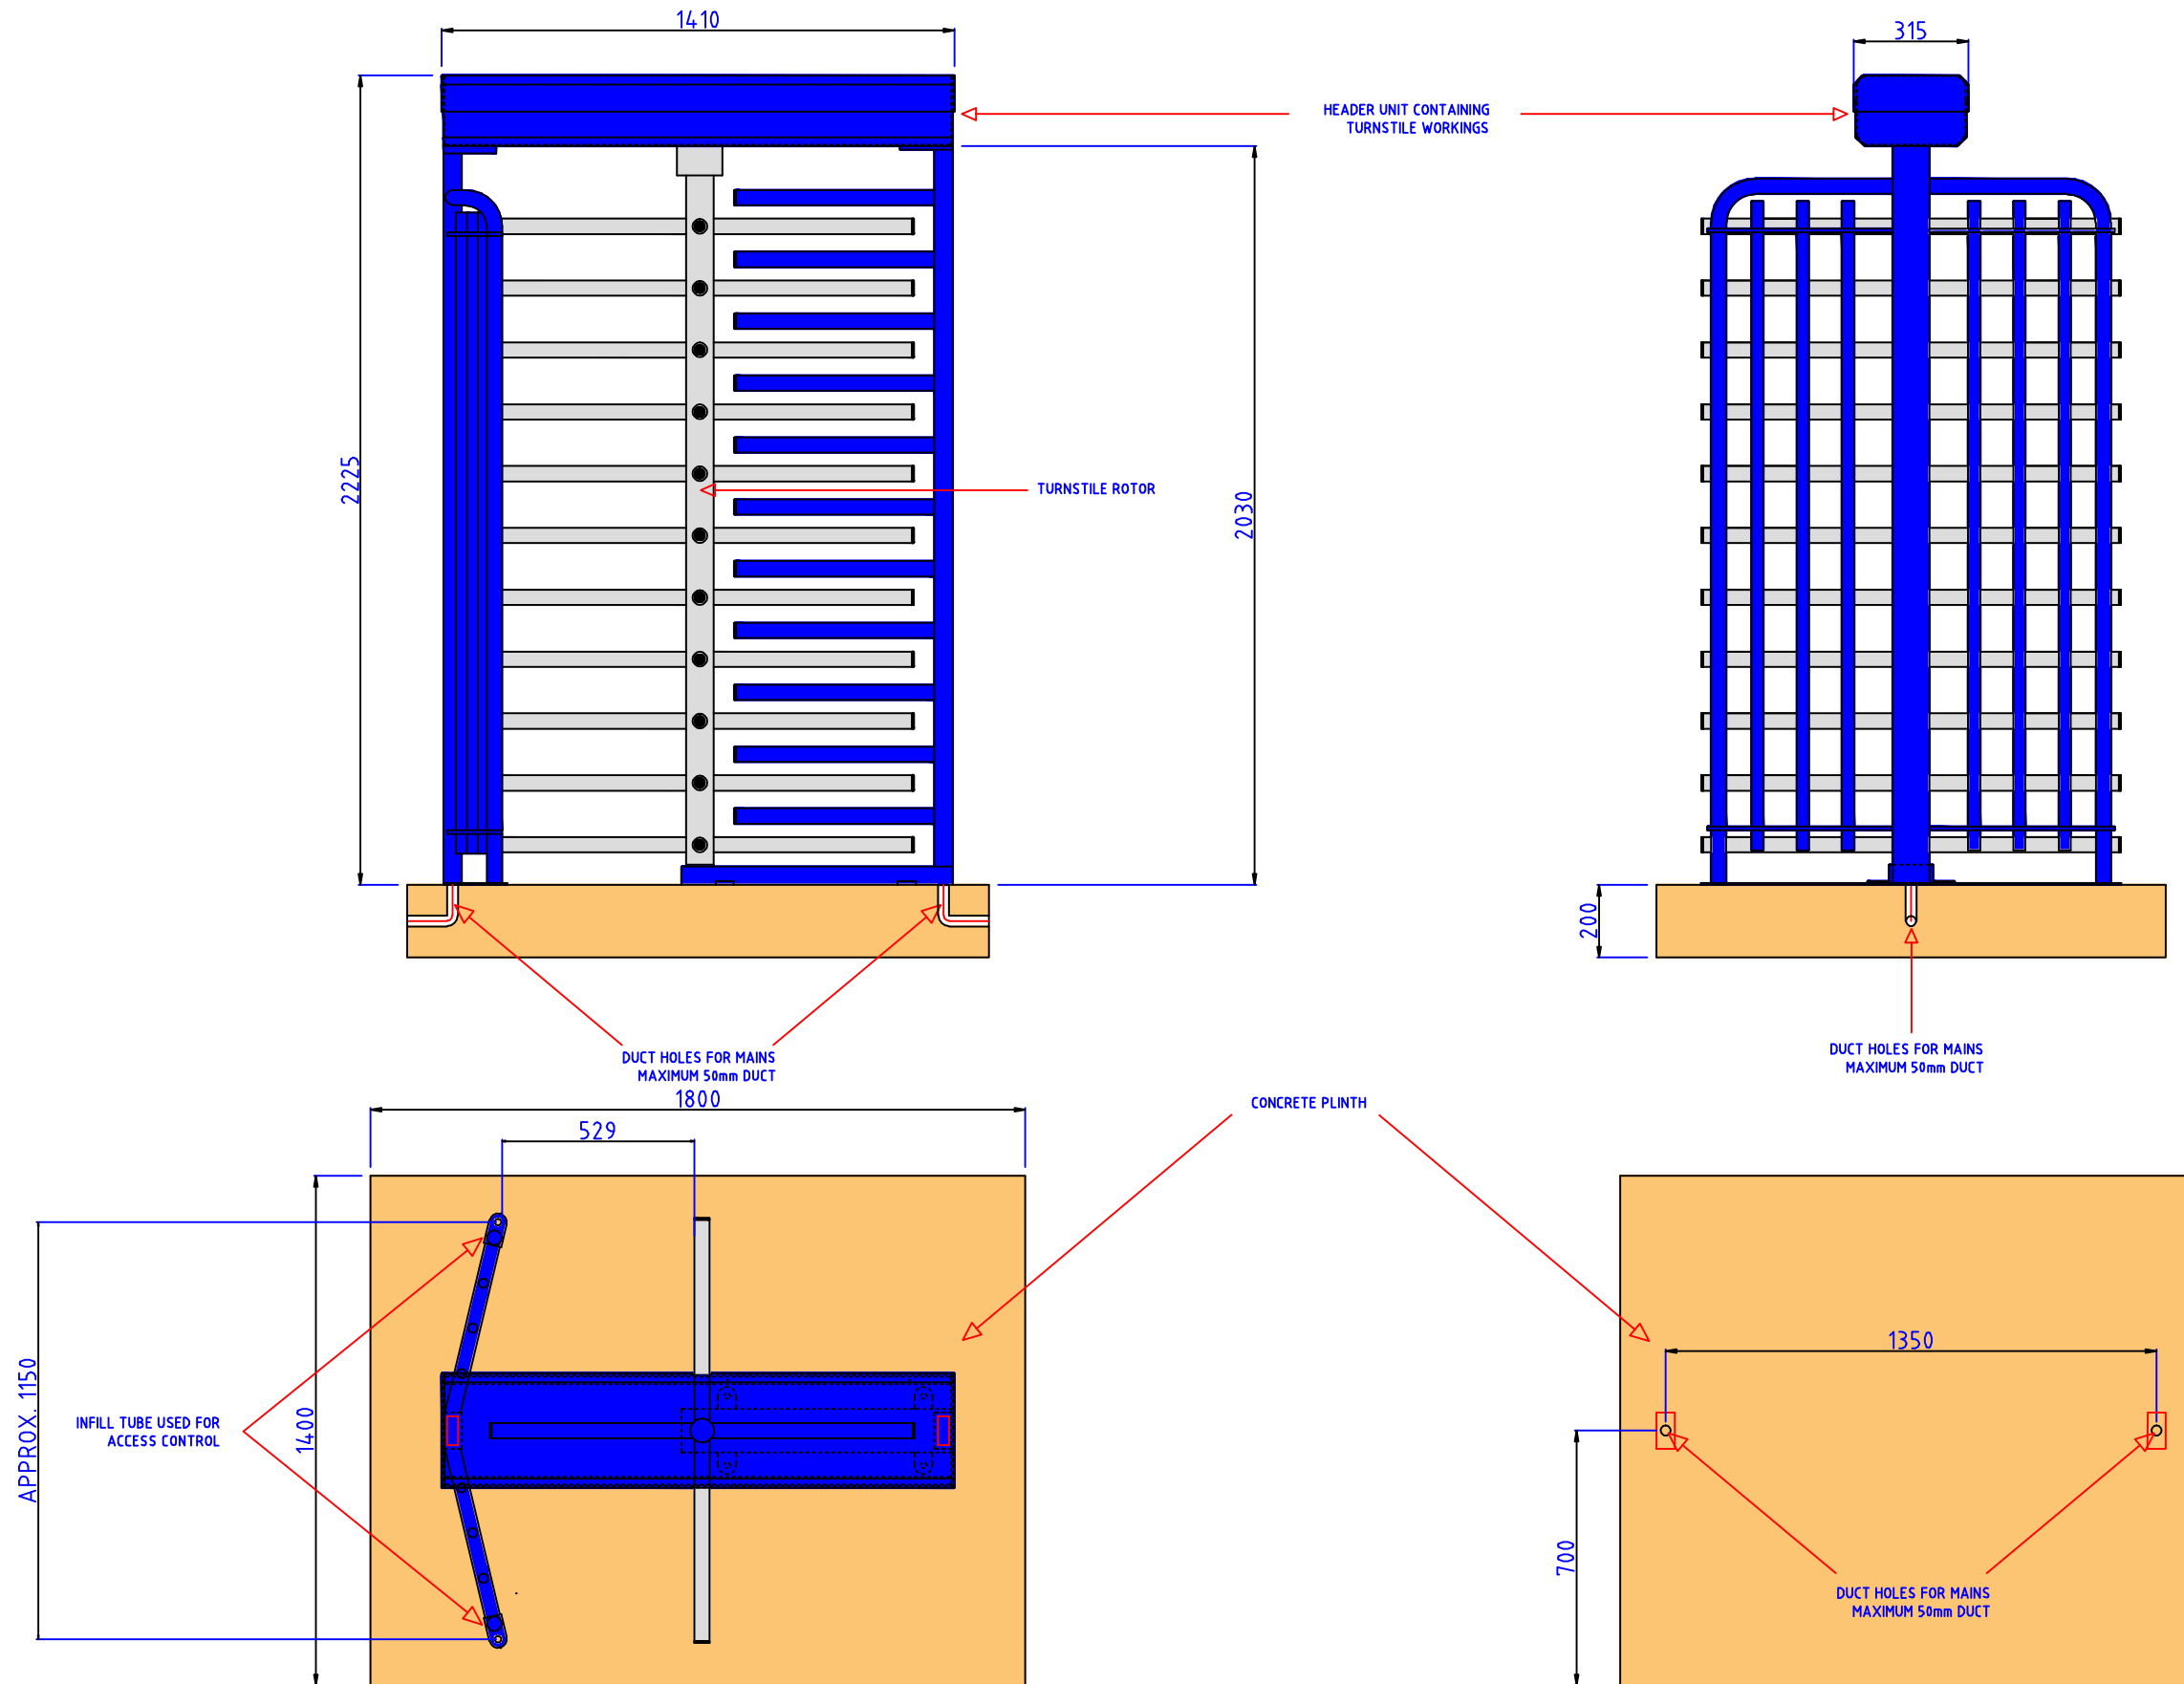

SINGLE FULL HEIGHT TURNSTILE

DRAWN BY :	STUART RUSSELL	TITLE : PF4000 FULL HEIGHT SINGLE TURNSTILE - 4 WING - STRAIGHT ARM			
DATE :	02/07/2009	DRAWING NUMBER :	PF4000-FH4S	REVISION :	1
SCALE :	SCHEMATIC				