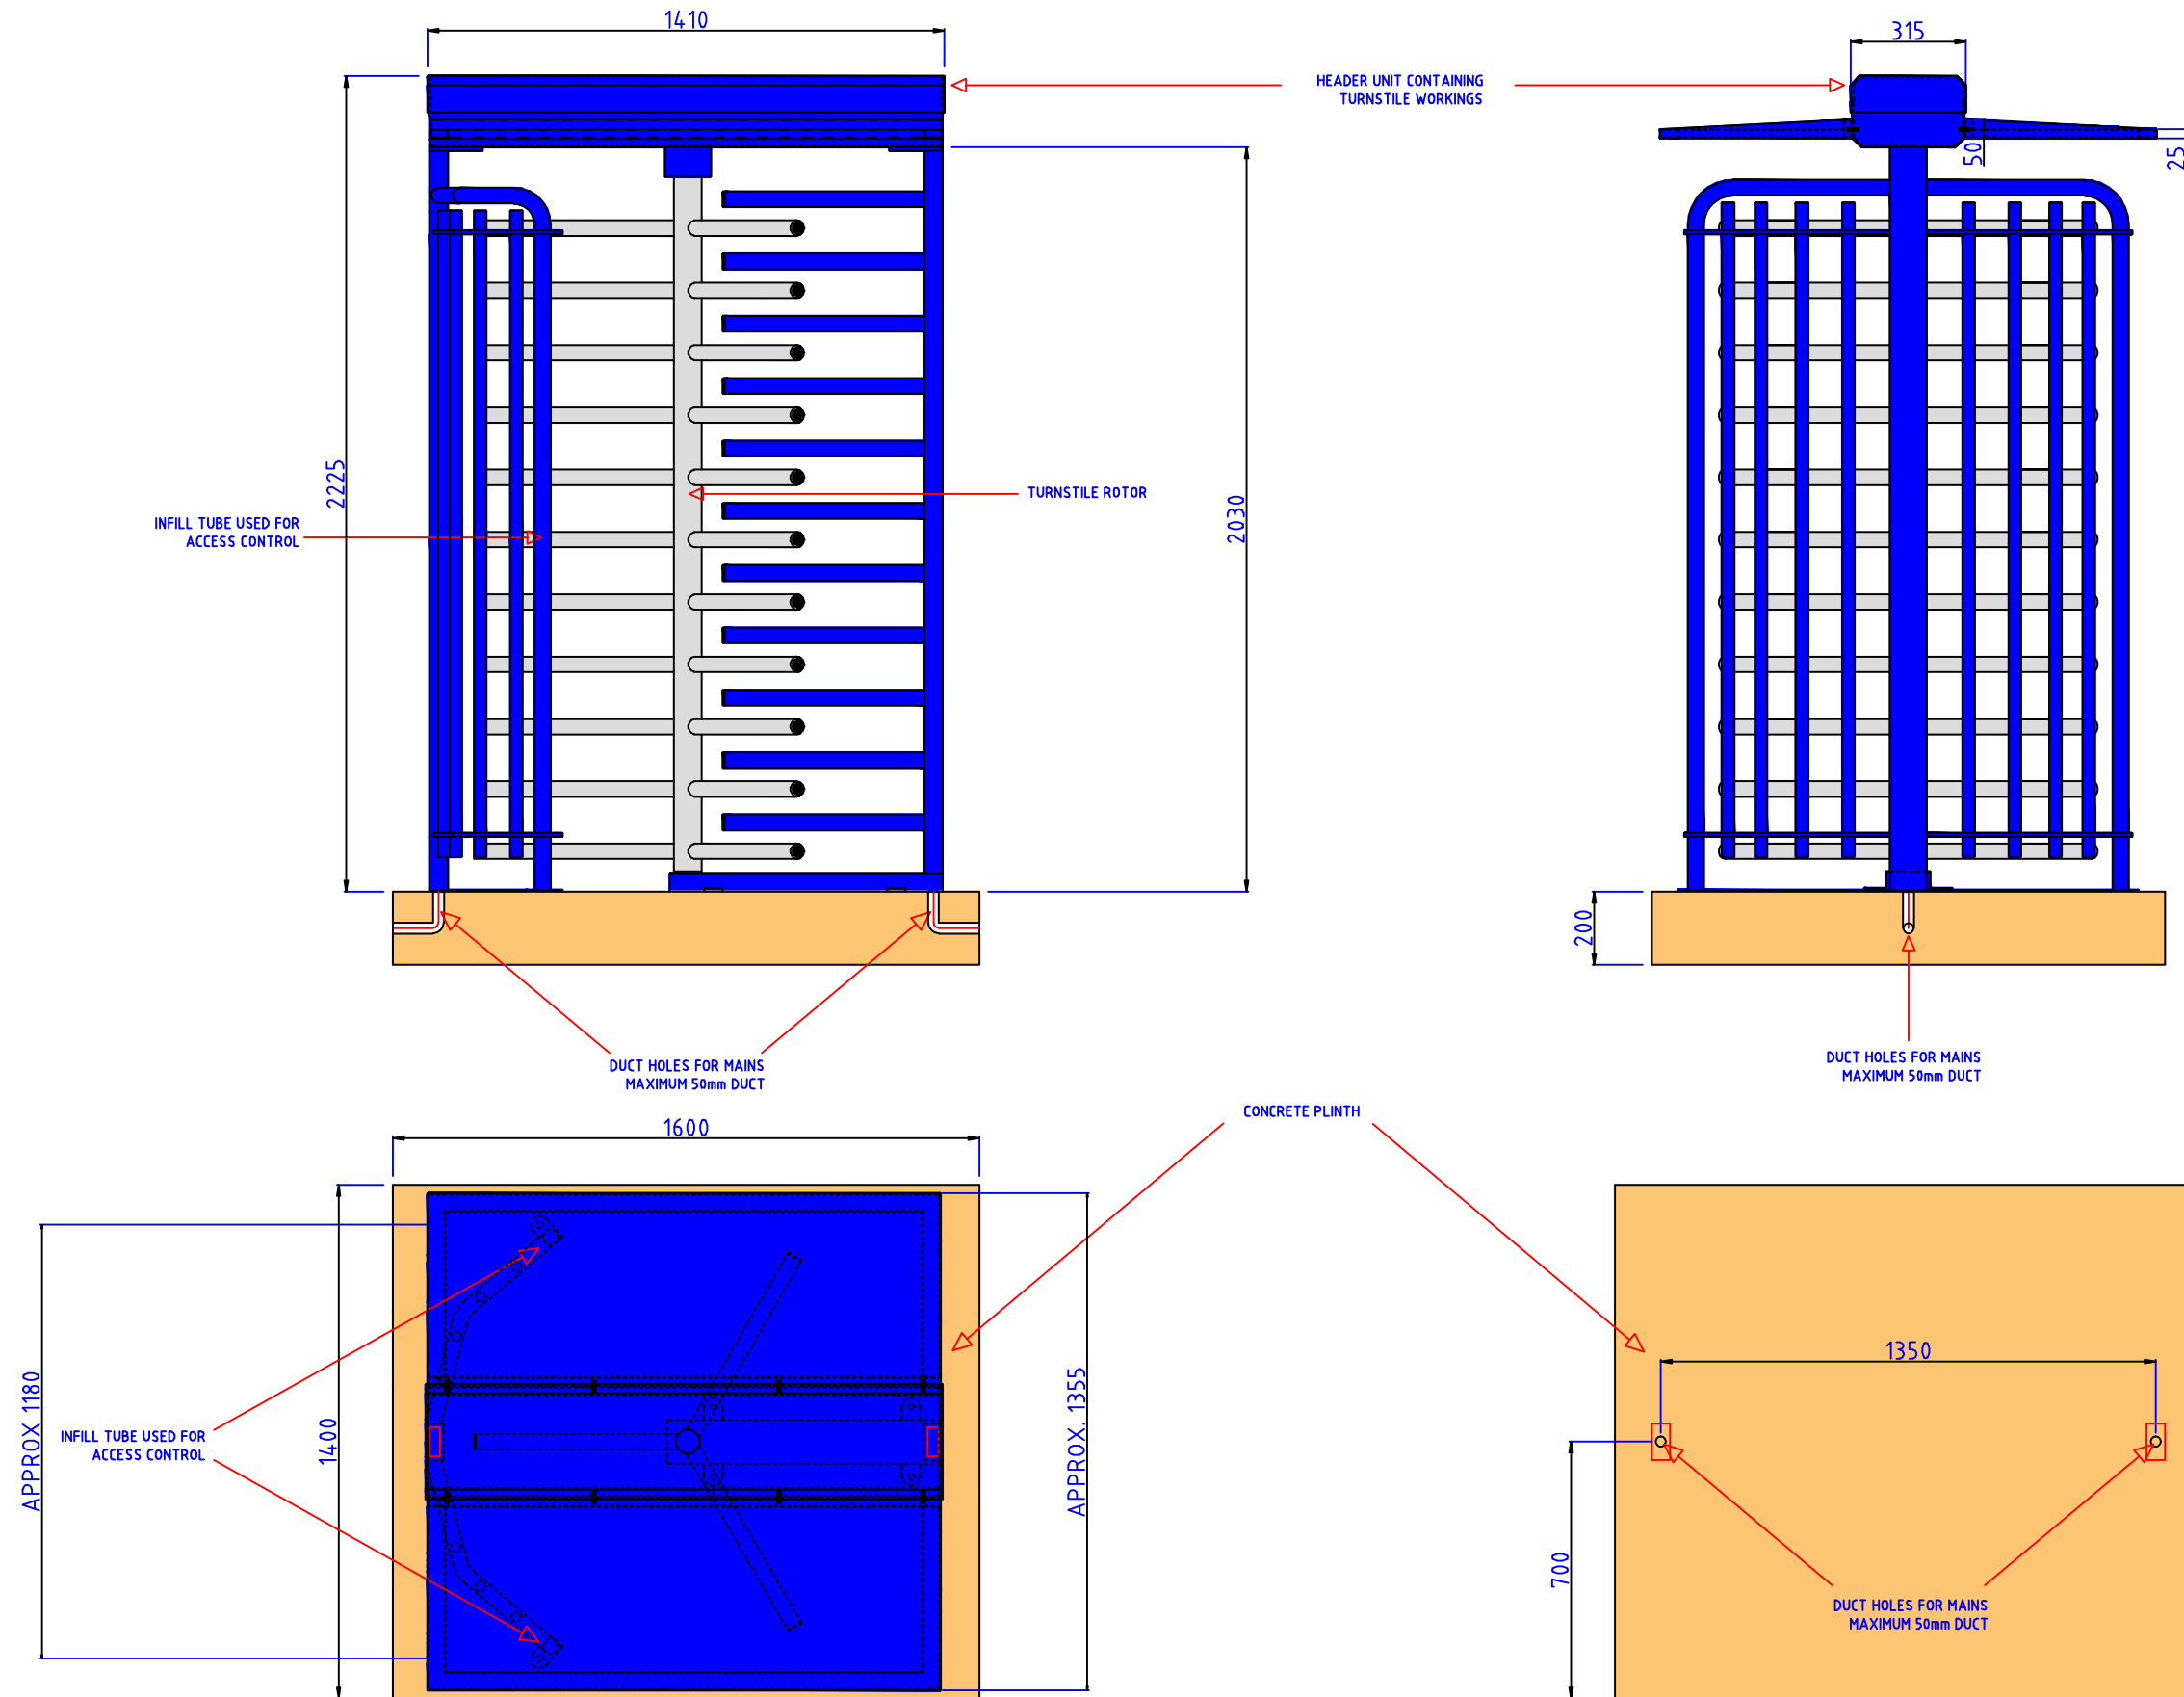

SINGLE FULL HEIGHT TURNSTILE WITH CANOPY

DRAWN BY :	STUART RUSSELL	TITLE : PF4000 FULL HEIGHT SINGLE TURNSTILE - 3 WING - STRAIGHT ARM - WITH CANOPY			
DATE :	01/07/2009	DRAWING NUMBER :	PF4000-FH3S	REVISION :	1
SCALE :	SCHEMATIC				